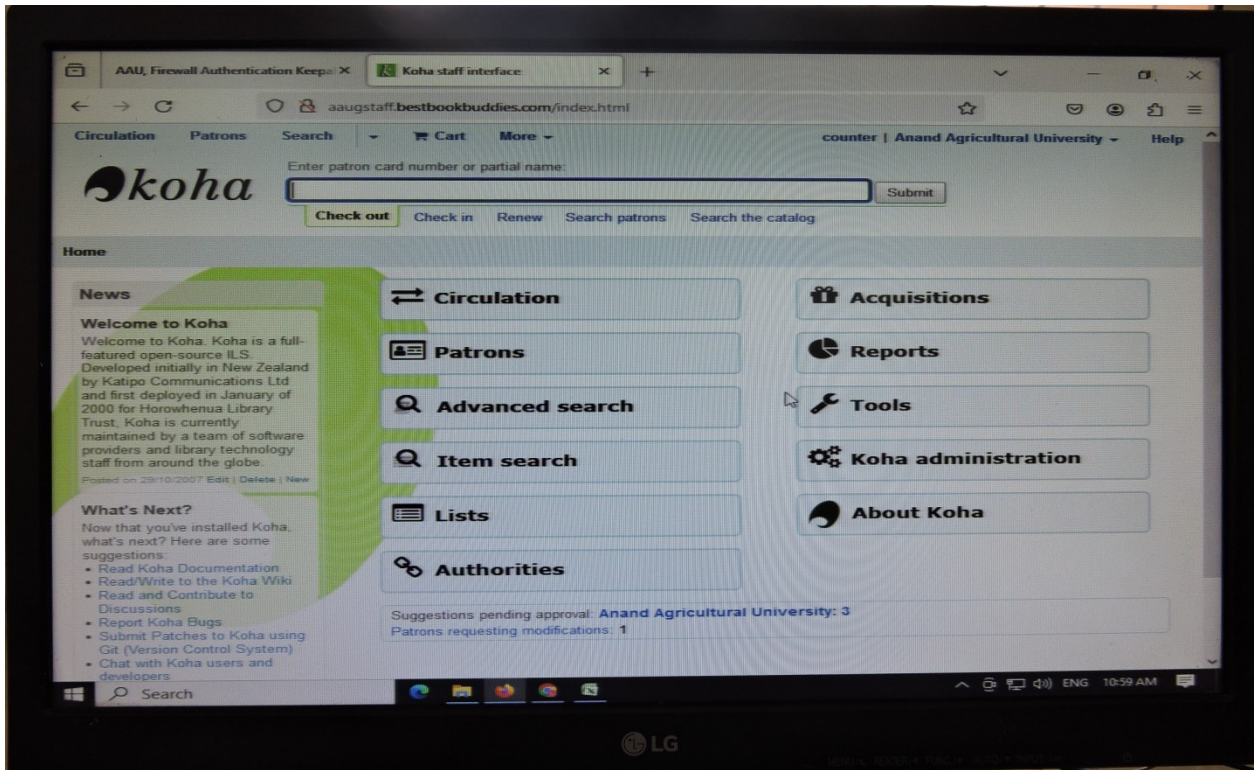

Photographs for ILMS

KOHA LMS

Self Check-In Check-Out

RFID Gate