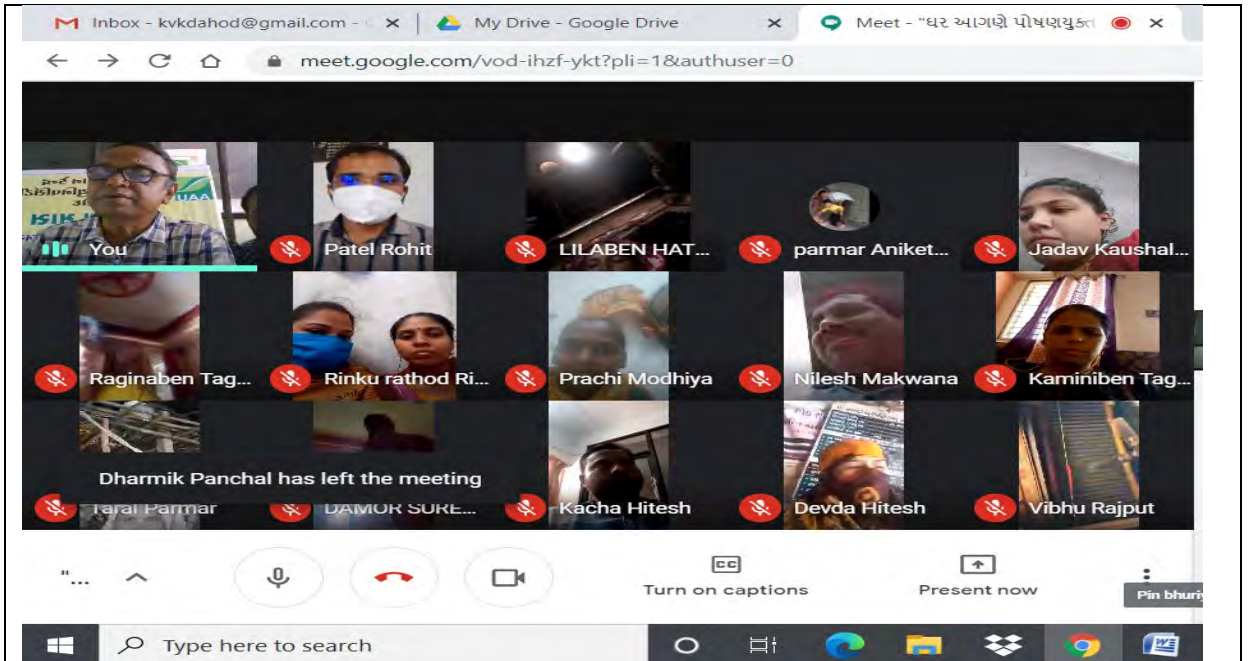

આ ONLINE તાલીમ કાર્યક્રમનું સફળ આયોજન શ્રી કે. બી. ભારાઈ, પ્રોગ્રામ આસીસ્ટન્ટ (કોમ્પ્યુટર) દ્વારા કરવામાં આવેલ હતું. જેમાં ૧૦૦ (Google meet ની મર્યાદા) આંગણવાડી બહેનો ભાગ લીધેલ હતો.

The screenshot displays a Google Meet interface within a web browser. The browser's address bar shows the URL `meet.google.com/vod-ihzf-ykt?authuser=0`. The main area contains a 3x5 grid of video thumbnails for participants. The participants are: 'You' (top-left), 'Raginaben Tag...' (top row, second), 'ARJUNBHAI B...' (top row, third), 'Tushar Ninama' (top row, fourth), 'Shilu Nalvaya' (top row, fifth), 'Dhananjay Bha...' (middle row, first), 'Kinjal Gohil' (middle row, second), 'Gari Kinjal' (middle row, third), 'Meda Rita' (middle row, fourth), 'bhuriya karan' (middle row, fifth), 'Durva Patel' (bottom row, first), 'Prajapati Kanak' (bottom row, second), 'Chapaben Jadav' (bottom row, third), 'Nirav Bharwad' (bottom row, fourth), and 'Devda Hitesh' (bottom row, fifth). A central orange circle with the letter 'A' is positioned above the 'ARJUNBHAI B...' thumbnail. Below the grid is a control bar with icons for mute, video off, and captions. The Windows taskbar is visible at the bottom of the screen.